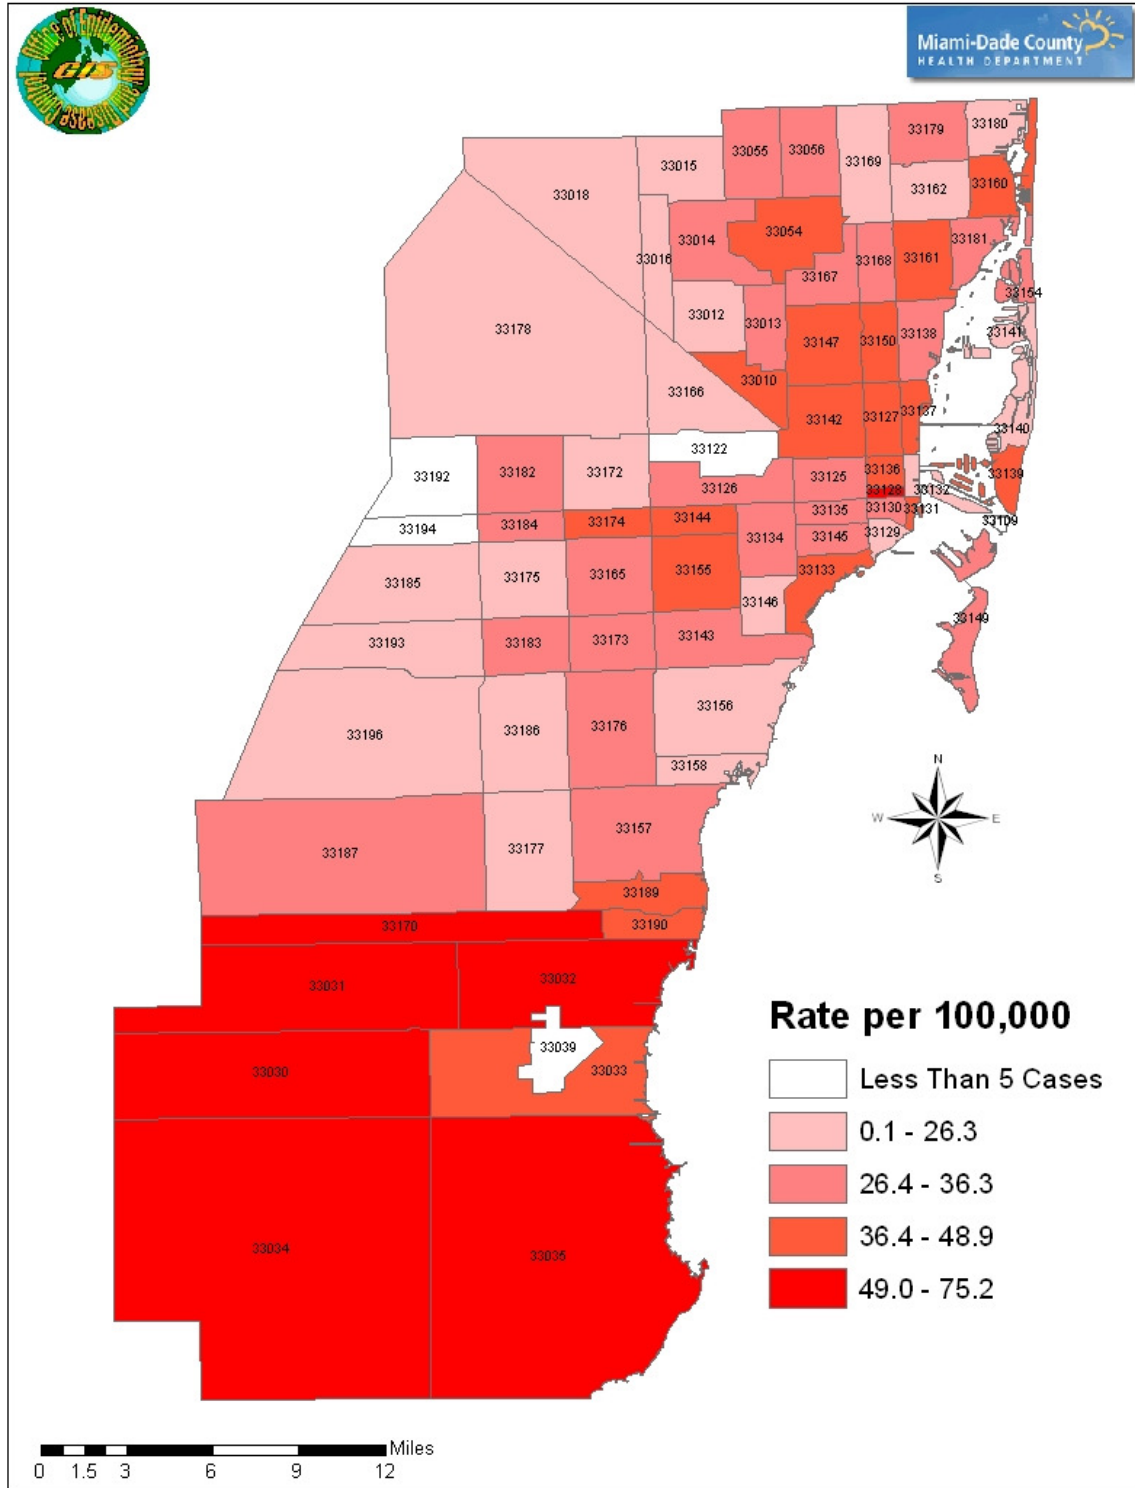

Unintentional Injury Mortality, 2004-2006

The areas of the county with the highest unintentional injury mortality rates based on a minimum of 5 injury deaths over the 3-year period 2004-2006 were:

1. The south Miami-Dade Zip codes 33030, 33031, 33032, 33034, 33035 and 33170 which represents Homestead, Florida City, Princeton, Naranja and Goulds.
2. The zip code 33128 which represents sections of Little Havana and Downtown Miami;
3. The zip code 33127 which represents Little Haiti, Model City and Wynwood.
4. The zip code 33054 which represents sections of Opa Locka and Miami Gardens.