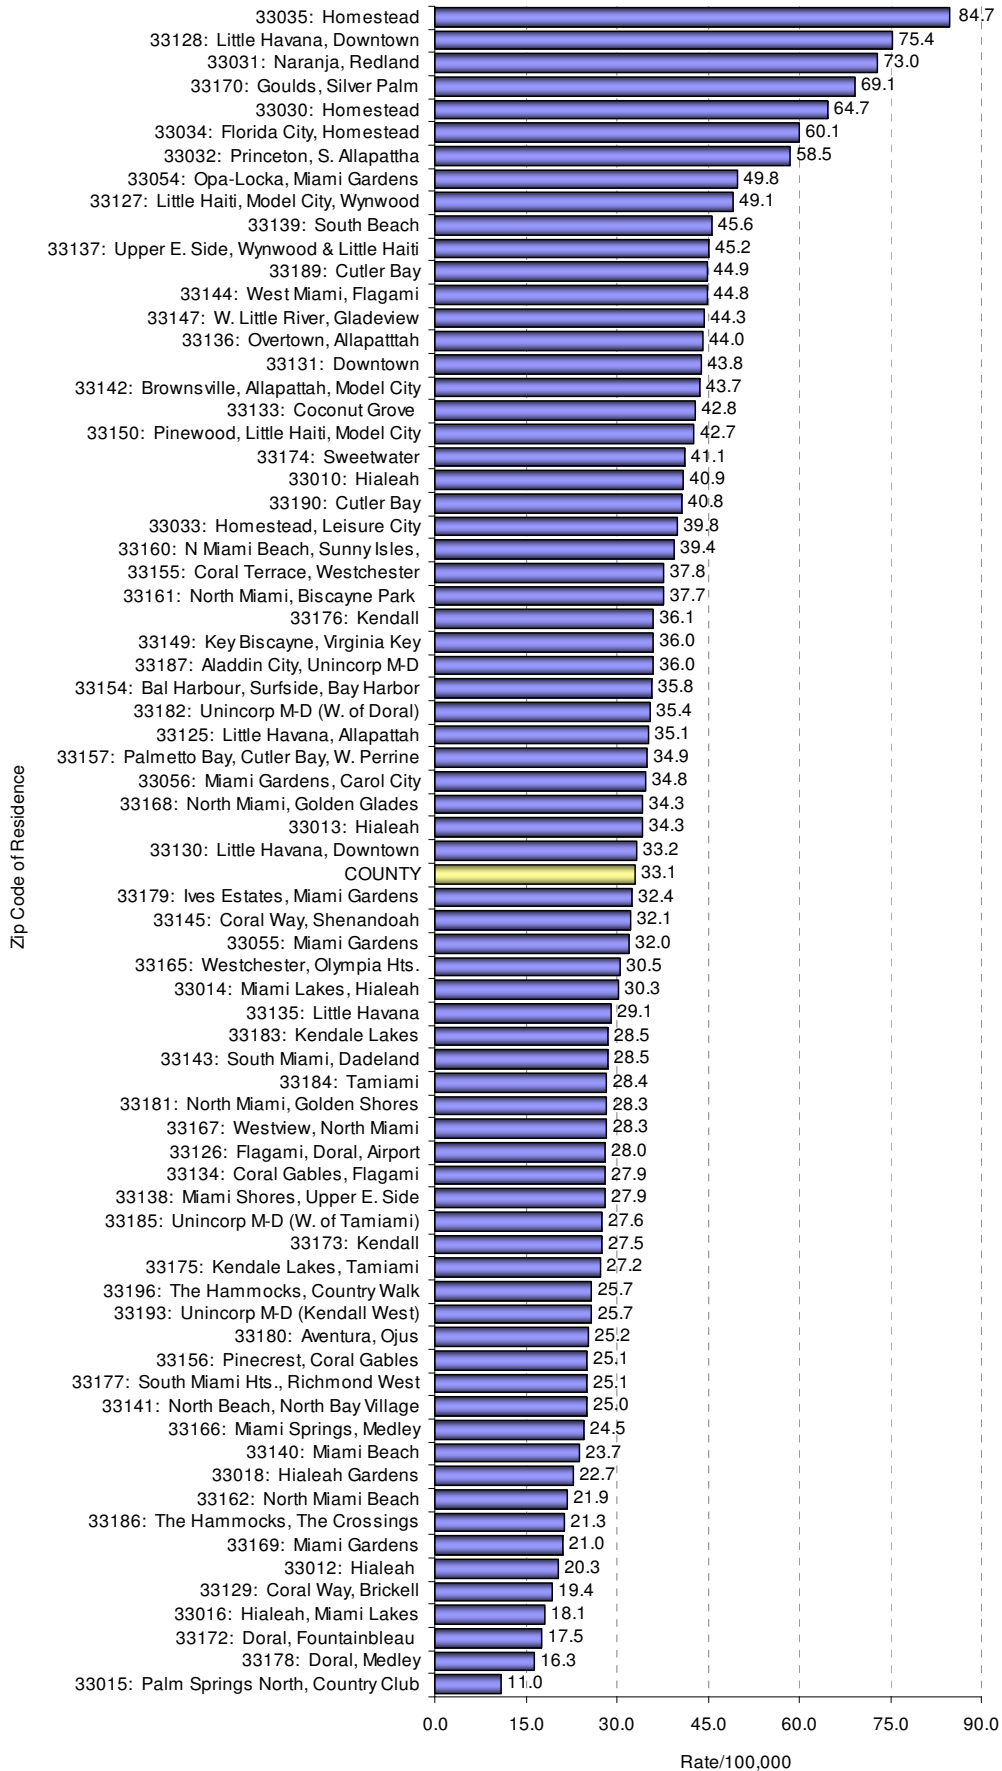

Unintentional Injury Mortality Rate by Zip Code of Residence 3-Yr Avg Rate/100,000, Miami-Dade Co., FL 2004-2006

Unintentional Injury Mortality Rates by Zip Code of Residence, 2004-2006

Communities within Zip Code	2004 deaths	2005 deaths	2006 deaths	2004-06 Avg Rate/100,000	Rank
33035: Homestead	2	2	4	84.7	1
33128: Little Havana, Downtown	4	3	8	75.4	2
33031: Naranja, Redland	5	3	5	73.0	3
33170: Goulds, Silver Palm	8	1	7	69.1	4
33030: Homestead	20	21	16	64.7	5
33034: Florida City, Homestead	9	8	13	60.1	6
33032: Princeton, S. Allapatha	8	17	13	58.5	7
33054: Opa-Locka, Miami Gardens	12	18	14	49.8	8
33127: Little Haiti, Model City, Wynwood	14	13	15	49.1	9
33139: South Beach	14	17	22	45.6	10
33137: Upper E. Side, Wynwood & Little Haiti	6	11	8	45.2	11
33189: Cutler Bay	10	7	15	44.9	12
33144: West Miami, Flagami	14	9	10	44.8	13
33147: W. Little River, Gladeview	23	19	23	44.3	14
33136: Overtown, Allapattah	7	6	6	44.0	15
33131: Downtown	0	2	5	43.8	16
33142: Brownsville, Allapattah, Model City	31	18	22	43.7	17
33133: Coconut Grove	15	15	10	42.8	18
33150: Pinewood, Little Haiti, Model City	14	13	8	42.7	19
33174: Sweetwater	6	17	13	41.1	20
33010: Hialeah	17	20	22	40.9	21
33190: Cutler Bay	2	1	3	40.8	22
33033: Homestead, Leisure City	13	13	16	39.8	23
33160: N Miami Beach, Sunny Isles, Aventura	20	10	12	39.4	24
33155: Coral Terrace, Westchester	22	15	14	37.8	25
33161: North Miami, Biscayne Park	25	22	17	37.7	26
33176: Kendall	23	17	14	36.1	27
33149: Key Biscayne, Virginia Key	2	4	6	36.0	28
33187: Aladdin City, Unincorp M-D	6	6	6	36.0	28
33154: Bal Harbour, Surfside, Bay Harbor Island	1	3	11	35.8	30
33182: Unincorp M-D (W. of Doral)	8	2	6	35.4	31
33125: Little Havana, Allapattah	18	23	13	35.1	32
33157: Palmetto Bay, Cutler Bay, W. Perrine	18	27	22	34.9	33
33056: Miami Gardens, Carol City	10	10	17	34.8	34
33168: North Miami, Golden Glades	8	8	11	34.3	35
33013: Hialeah	14	9	12	34.3	35
33130: Little Havana, Downtown	8	3	10	33.2	37
COUNTY	784	751	838	33.1	
33179: Ives Estates, Miami Gardens	8	16	15	32.4	38
33145: Coral Way, Shenandoah	8	7	13	32.1	38
33055: Miami Gardens	16	16	13	32.0	38
33165: Westchester, Olympia Hts.	16	15	19	30.5	41
33014: Miami Lakes, Hialeah	13	11	13	30.3	42
33135: Little Havana	16	6	10	29.1	43
33183: Kendale Lakes	8	12	14	28.5	44
33143: South Miami, Dadeland	7	12	8	28.5	44
33184: Tamiami	6	8	4	28.4	46
33181: North Miami, Golden Shores	5	5	6	28.3	47
33167: Westview, North Miami	4	5	8	28.3	47
33126: Flagami, Doral, Airport	12	13	16	28.0	49
33134: Coral Gables, Flagami	8	9	12	27.9	49
33138: Miami Shores, Upper E. Side	8	7	10	27.9	49
33185: Unincorp M-D (W. of Tamiami)	3	4	6	27.6	52
33173: Kendall	14	9	9	27.5	53
33175: Kendale Lakes, Tamiami	11	13	21	27.2	54
33196: The Hammocks, Country Walk	9	10	13	25.7	55
33193: Unincorp M-D (Kendall West)	18	7	9	25.7	55
33180: Aventura, Ojus	5	4	10	25.2	57
33156: Pinecrest, Coral Gables	8	10	6	25.1	57
33177: South Miami Hts., Richmond West	10	16	13	25.1	57
33141: North Beach, North Bay Village	10	9	10	25.0	60
33166: Miami Springs, Medley	4	6	7	24.5	61
33140: Miami Beach	4	4	7	23.7	62
33018: Hialeah Gardens	7	17	5	22.7	63
33162: North Miami Beach	14	7	10	21.9	64
33186: The Hammocks, The Crossings	10	17	13	21.3	65
33169: Miami Gardens	12	6	6	21.0	66
33012: Hialeah	15	9	22	20.3	67
33129: Coral Way, Brickell	2	2	3	19.4	68
33016: Hialeah, Miami Lakes	8	9	10	18.1	69
33172: Doral, Fountainbleau	9	6	8	17.5	70
33178: Doral, Medley	7	2	4	16.3	71
33015: Palm Springs North, Country Club	4	11	3	11.0	72
33109: Fisher Island	1	2	0	*	
33122: Doral, Unincorp M-D (W. of Airport)	0	0	0	*	
33132: Downtown, Watson Island, Miami Port	1	1	2	*	
33146: Coral Gables, UM	0	1	3	#	
33158: Palmetto Bay	0	1	1	*	
33192: Unincorp M-D (W. of Tamiami)	0	0	0	#	
33194: Unincorp M-D (W. of Tamiami)	0	1.0	1.0	#	
Unknown	26	12	26